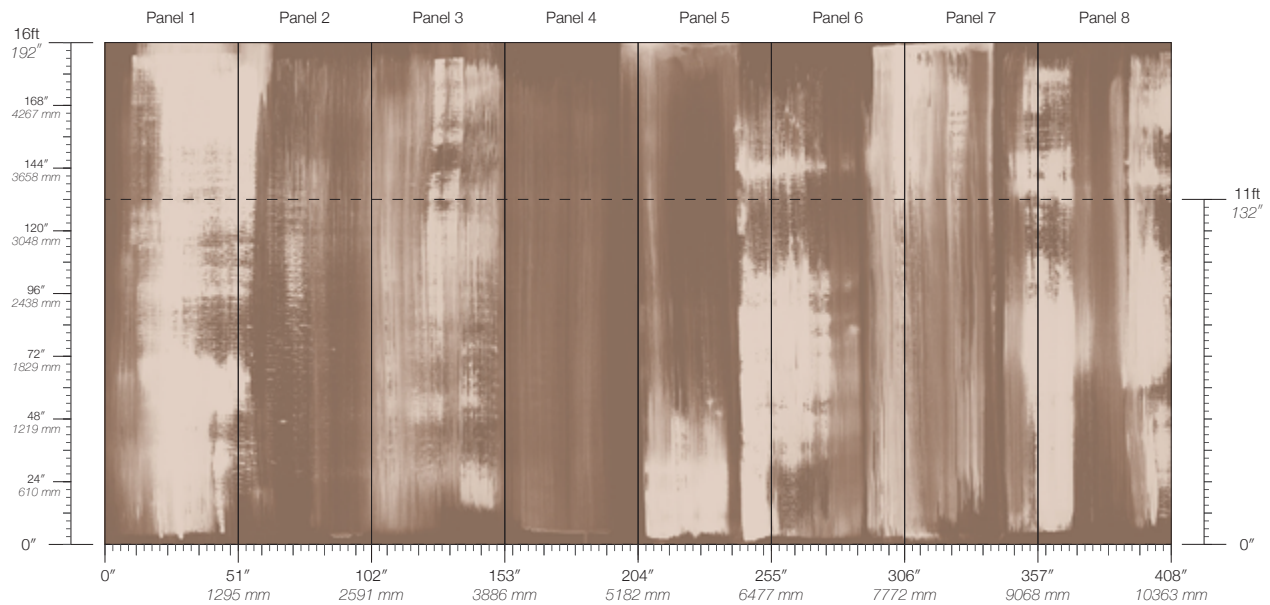

RESIN

SILK

VELVET

Noir Earth

Suitable for residential and commercial projects

COLOR
Earth

STOCK
Made to order

REPEAT
Non-repeating

DISCLAIMER
Panel maps represent mural artwork only. Reference the physical sample for color and texture.

PANEL WIDTH
51" / 1295 mm trimmed

FLAMMABILITY
ASTM E84 Adhered Class A

DETAILS
Custom options available

PANEL HEIGHT
132" / 3353 mm standard
192" / 4877 mm standard

ENVIRONMENTAL
Recycled Content, Phthalate Free
Low VOC, HPD Available

PRICE
Available upon request